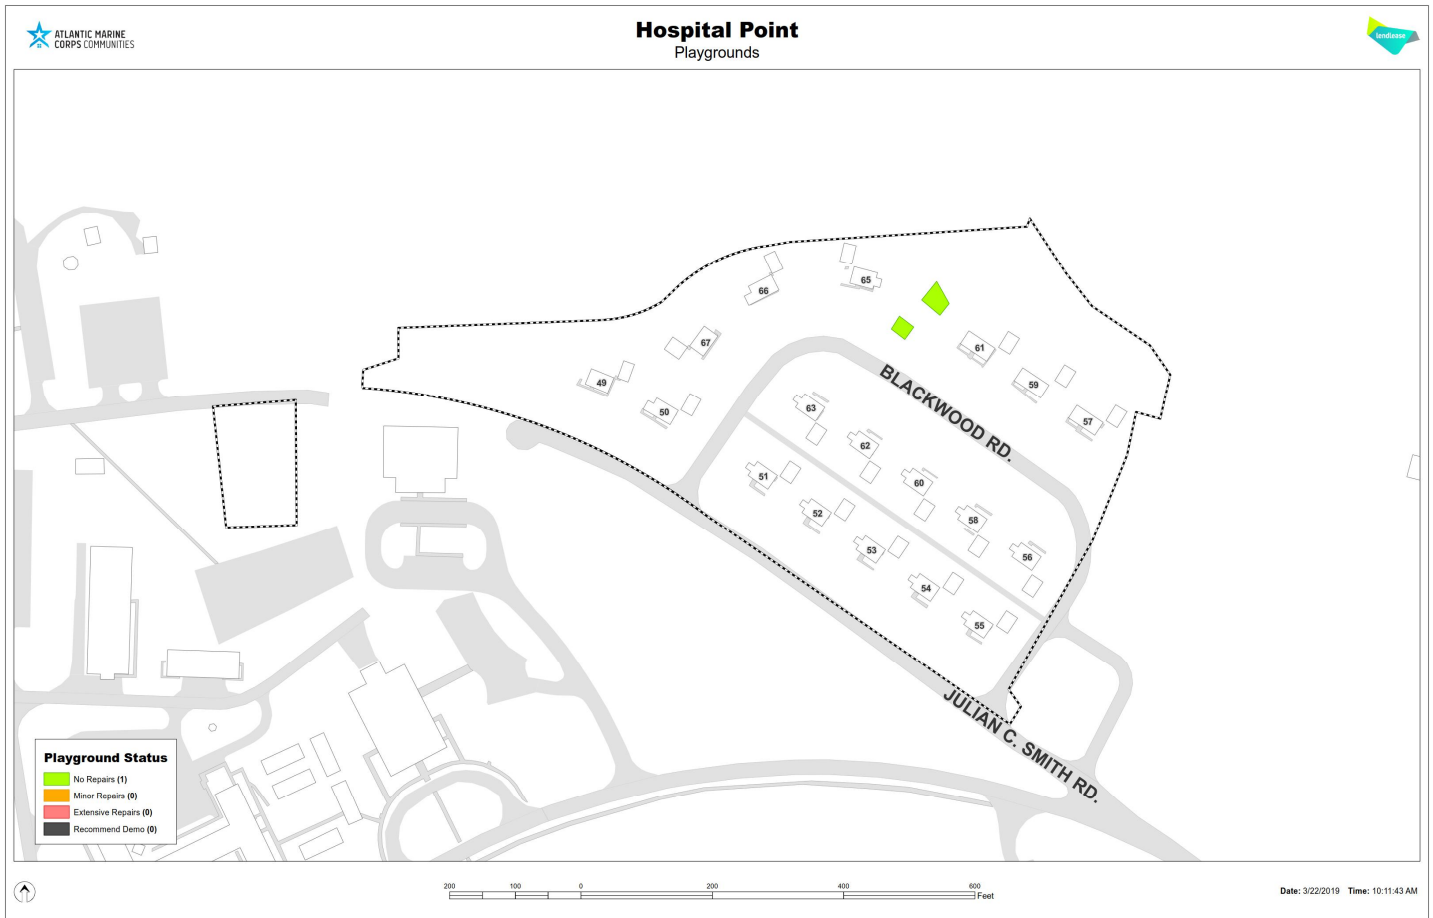

**PLAYGROUND UPDATE
HOSPITAL POINT**

PLAYGROUNDS DO NOT REQUIRE REPAIR

ADDITIONAL SCHOOL PLAYGROUND ACCESS

- Johnson Primary, Heroes Manor, Tarawa Terrace, and Delalio Elementary School Playgrounds are open to the Base patrons after school hours and on weekends
- All the principals requested that families not bring pets on the playground to avoid having children encounter pet waste and wanted to remind families that the base order regarding ages of unsupervised children should be followed.