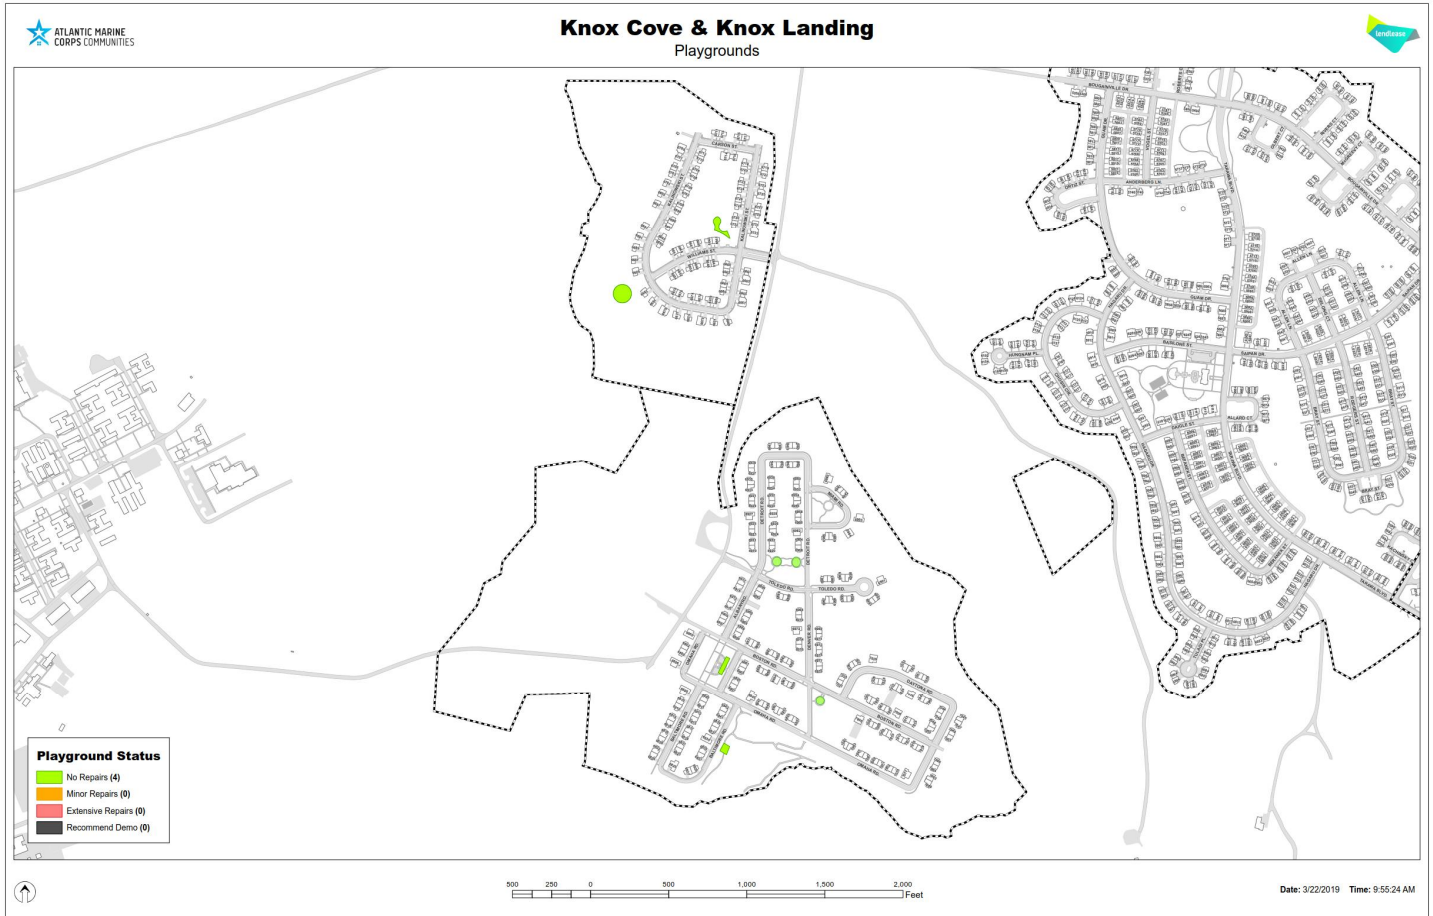

**PLAYGROUND UPDATE
KNOX COVE & LANDING**

PLAYGROUNDS DO NOT REQUIRE REPAIR

ADDITIONAL SCHOOL PLAYGROUND ACCESS

- Johnson Primary, Heroes Manor, Tarawa Terrace, and Delalio Elementary School Playgrounds are open to the Base patrons after school hours and on weekends
- All the principals requested that families not bring pets on the playground to avoid having children encounter pet waste and wanted to remind families that the base order regarding ages of unsupervised children should be followed.