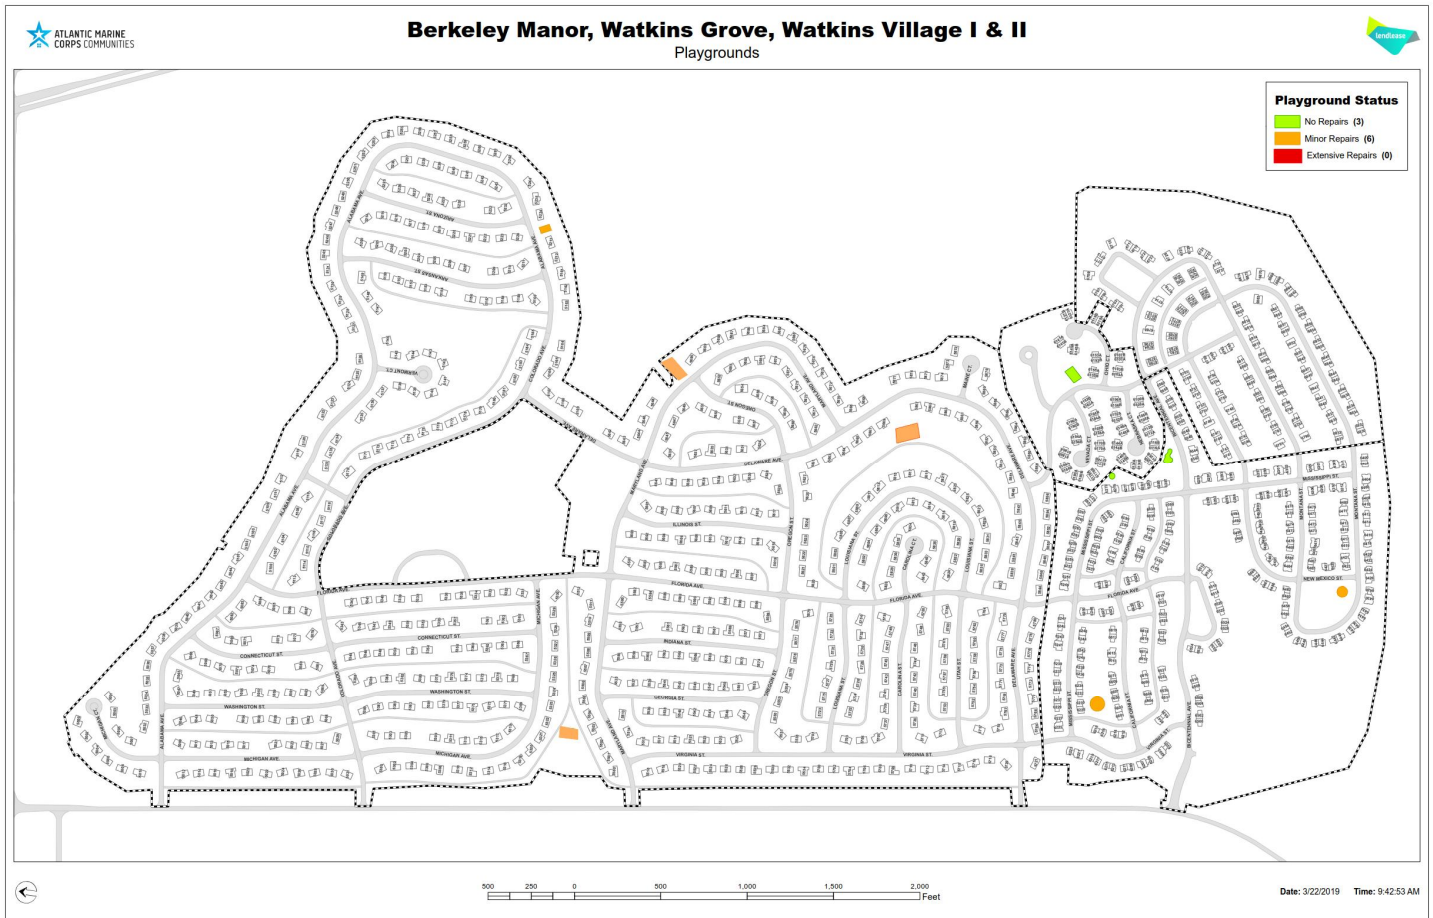

**PLAYGROUND UPDATE
BERKELEY MANOR, WATKINS GROVE, WATKINS VILLAGE I & II**

PLAYGROUNDS REQUIRING REPAIR

- 5669 Delaware Playground equipment requires minor repairs and will remain accessible for use. A large sink hole present near the playground will be fenced off.
- 5503 Maryland Playground requires minor repairs
- 5690 Maryland Playground requires minor repairs
- 5213 Alabama Playground requires minor repairs
- 6426 Montana Playground requires minor repairs
- 6228 Mississippi Playground requires minor repairs

REPAIR FUNDING REQUIREMENTS

- Repairs= \$100k cumulative total for Camp Lejeune/ New River Playgrounds
- We need your feedback...tell your community manager

ADDITIONAL SCHOOL PLAYGROUND ACCESS

- Johnson Primary, Heroes Manor, Tarawa Terrace, and Delalio Elementary School Playgrounds are open to the Base patrons after school hours and on weekends
- All the principals requested that families not bring pets on the playground to avoid having children encounter pet waste and wanted to remind families that the base order regarding ages of unsupervised children should be followed.