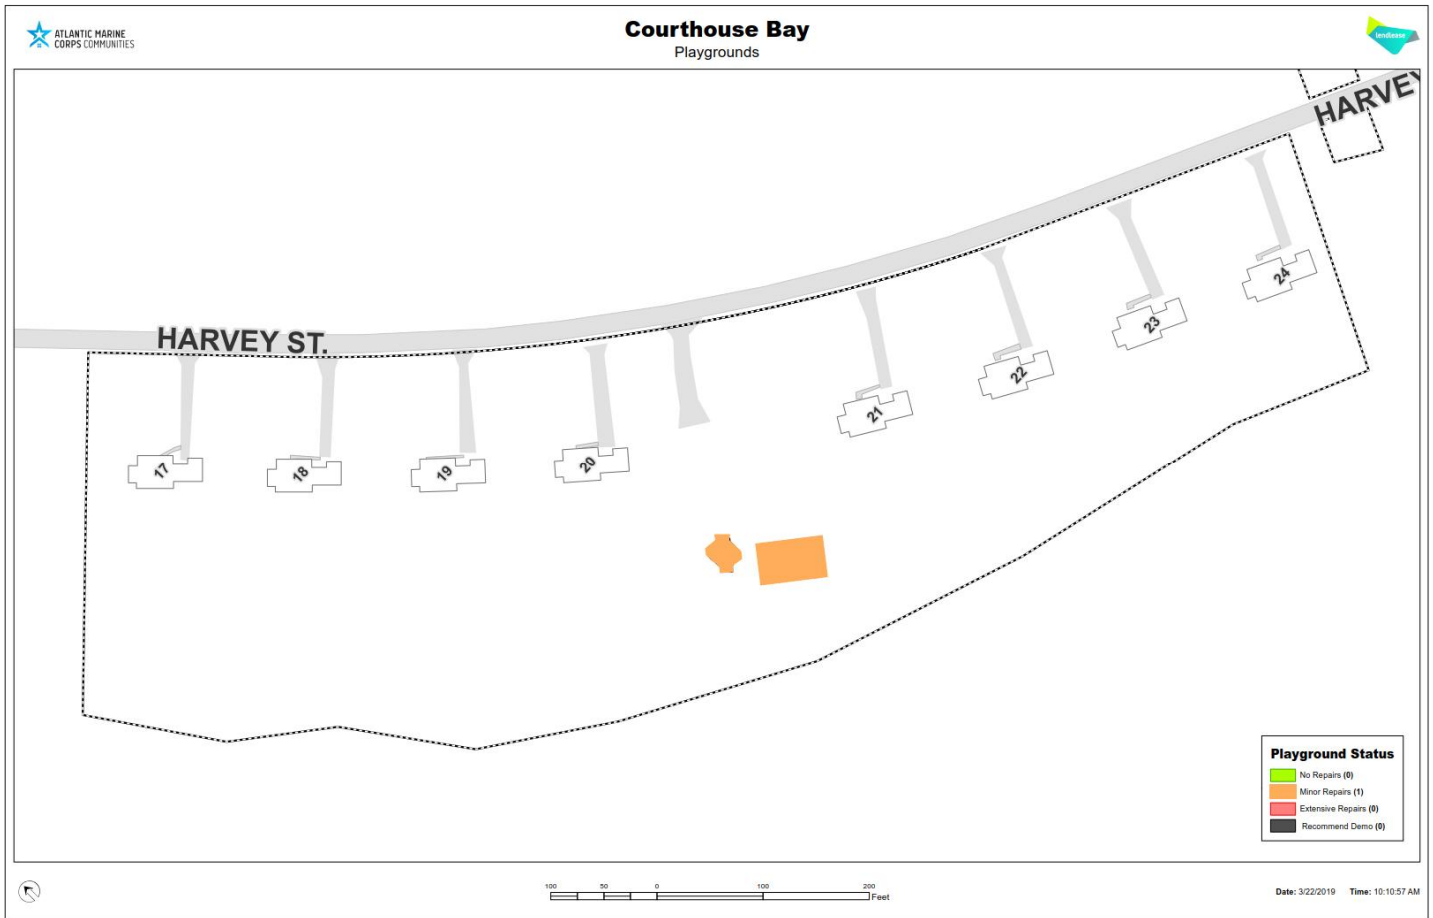

**PLAYGROUND UPDATE
COURTHOUSE BAY**

REPAIR CRITERIA

- Minor repairs were identified at the Courthouse Bay Playground

REPAIR FUNDING REQUIREMENTS

- Repairs= \$100k cumulative total for Camp Lejeune/ New River Playgrounds
- We need your feedback...tell your community manager

ADDITIONAL SCHOOL PLAYGROUND ACCESS

- Johnson Primary, Heroes Manor, Tarawa Terrace, and Delalio Elementary School Playgrounds are open to the Base patrons after school hours and on weekends
- All the principals requested that families not bring pets on the playground to avoid having children encounter pet waste and wanted to remind families that the base order regarding ages of unsupervised children should be followed.